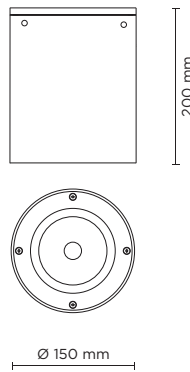

706005

TECH MEDIUM 03 ROUND

Round downlight for outdoor surface installation on the ceiling, phospho-chromatised and polyester powder coated die-cast copper-free aluminium body, tempered safety glass, moulded silicone gasket and stainless steel screws. Built-in LED driver 220-240V 50-60Hz, with 1 x COB "CXA 2520" CREE LED. IP65 rating.

light source	light beam options	lumen output (lm)	lumin. efficacy (lm/w)
3000°K warm-white			
cob led	 30°	2.500	83.33

Finish color options:

 Textured Grey
RAL 9006

Technical features

Technical data

Wattage	30 WATT
IP Rating	IP65
IK Rating	IK08
Material	High corrosion resistance die-cast copper-free aluminium body
Coating	Polyester powder coating with phosphochromating pre-finish
Light source	NR. 1 x 26W COB CREE "CXA 2520" LED
Screws	Stainless steel
Transformer	Electronic power supply 220/240V 50/60Hz built-in
Gasket	Silicone rubber
Power cable	0.5 mt. neoprene power cable included
Glass	Tempered
Gross weight	2,30 Kg